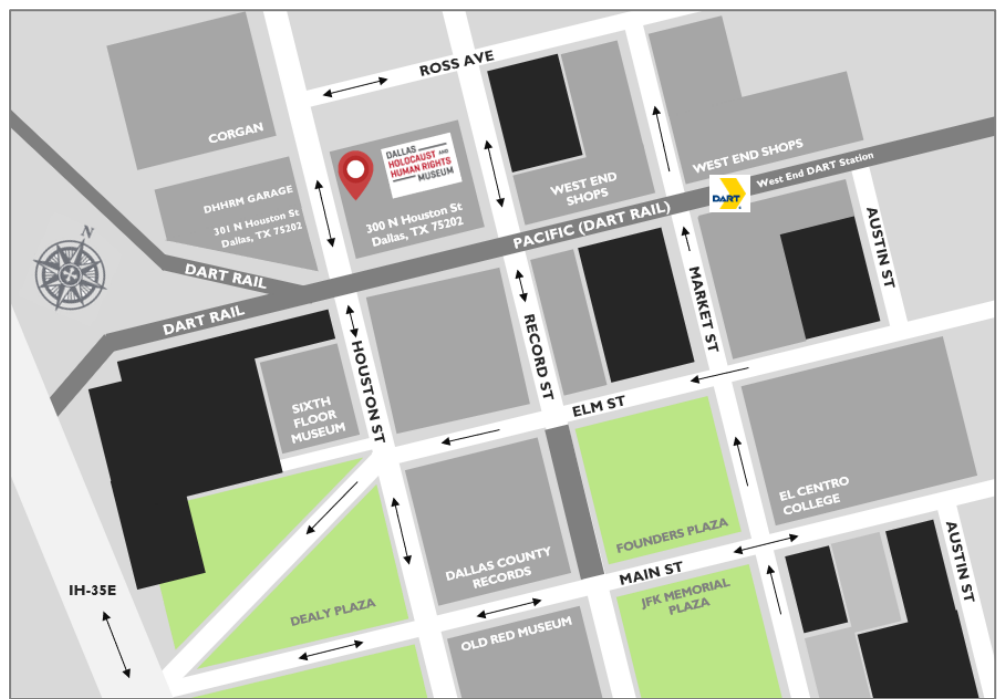

DALLAS HOLOCAUST AND HUMAN RIGHTS MUSEUM

MUSEUM ADDRESS

300 N Houston St
Dallas, TX 75202

GARAGE ADDRESS

301 N Houston St
Dallas, TX 75202

From the North (I-75)

- From I-75 south, exit Ross Ave, take a right on Ross Ave.
- Take a left at Houston St.
- DHHRM parking garage will be on your right at 301 N Houston St, Dallas, TX 75202.

From the North (I-35):

- From I-35 south, exit Commerce St E toward Reunion Blvd. to I-35E N/Denton N.
- Turn right onto Commerce St/Commerce St viaduct.
- Once on Commerce St, move to far left lane and take left at Houston St.
- DHHRM parking garage will be on your left at 301 N Houston St, Dallas, TX 75202.

From the South (I-45):

- From I-45 north, use 2 right lanes to take I-30 west.
- Stay in right lane to take the I-35E north ramp. Follow signs to I-35E N/Denton N.
- Keep right and follow signs for Reunion Blvd/Commerce St. Follow signs to Commerce St.
- Once on Commerce St, move to far left lane and take left at Houston St.
- DHHRM parking garage will be on your left at 301 N Houston St, Dallas, TX 75202.

From the South (I-35):

- From I-35 north, follow signs to I-45/US-75/Reunion Blvd/Commerce St.
- Keep right at the fork and follow signs to Reunion Blvd/Commerce St. Once on Commerce St, move to far left lane and take left at Houston St.
- DHHRM parking garage will be on your left at 301 N Houston St, Dallas, TX 75202.

From the East (I-30):

- From I-30 east, exit 45A and follow signs to I-35E N/Denton N.
- Keep right and follow signs for Commerce St.
- Once on Commerce St, move to far left lane and take left at Houston St.
- DHHRM parking garage will be on your left at 301 N Houston St, Dallas, TX 75202.

From the West (I-30):

- From I-30 east, stay in right lane to take the I-35E north ramp. Follow signs to I-35E N/Denton N.
- Keep right and follow signs for Reunion Blvd/Commerce St. Follow signs to Commerce St.
- Once on Commerce St, move to far left lane and take left at Houston St.
- DHHRM parking garage will be on your left at 301 N Houston St, Dallas, TX 75202.